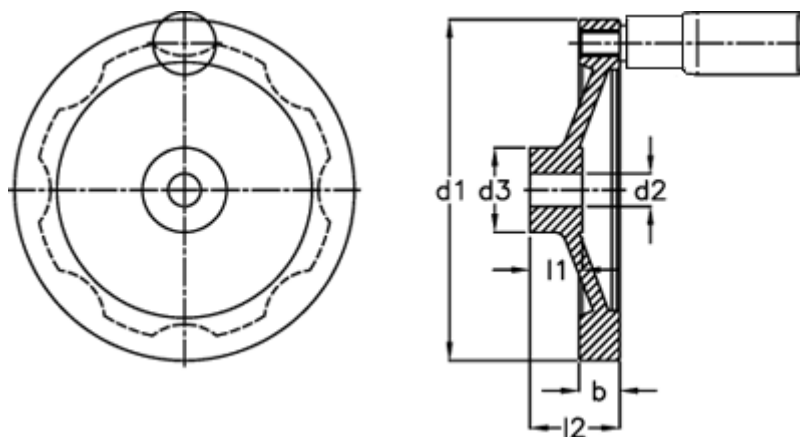

# Data Sheet

Article number: 20377267

Description: E+G Handwheel  
GN 323-80-B12-R

## Measures

b = 13.0

d1 = 80

d2 H7 = 12

d3 = 26

Handle = 16

l1 = 16

l2 = 26